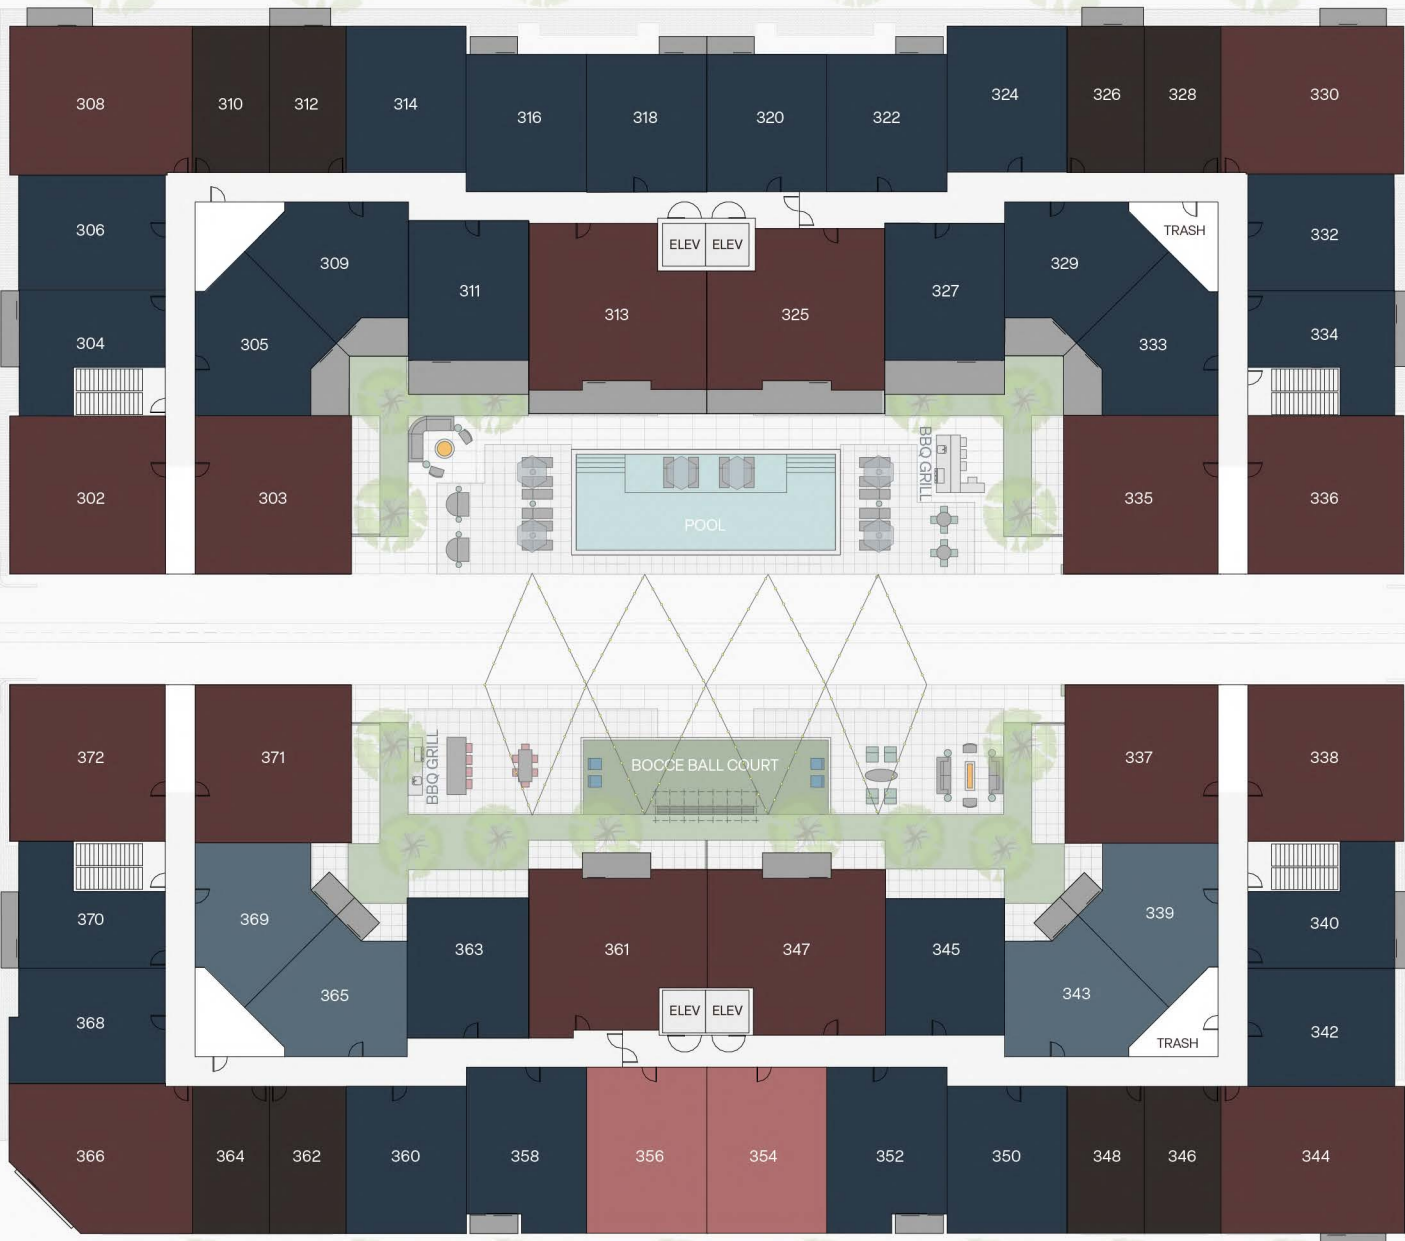

FLOOR 3

- STUDIO
- 1 BEDROOM | 1 BATH
- 1 BEDROOM + DEN | 1 BATH
- URBAN 2 BEDROOM | 2 BATH
- 2 BEDROOM | 2 BATH
- AMENITIES
- OTHER

1201 W GROVE ST
BOISE, ID, 83702

S. 13TH ST

S. 12TH ST

W. FRONT ST

W. GROVE ST

BROADSTONE
SARATOGA

BROADSTONE
SARATOGA
.COM

FLOOR 4

- STUDIO
- 1 BEDROOM | 1 BATH
- 1 BEDROOM + DEN | 1 BATH
- URBAN 2 BEDROOM | 2 BATH
- 2 BEDROOM | 2 BATH
- AMENITIES
- OTHER

1201 W GROVE ST
BOISE, ID, 83702