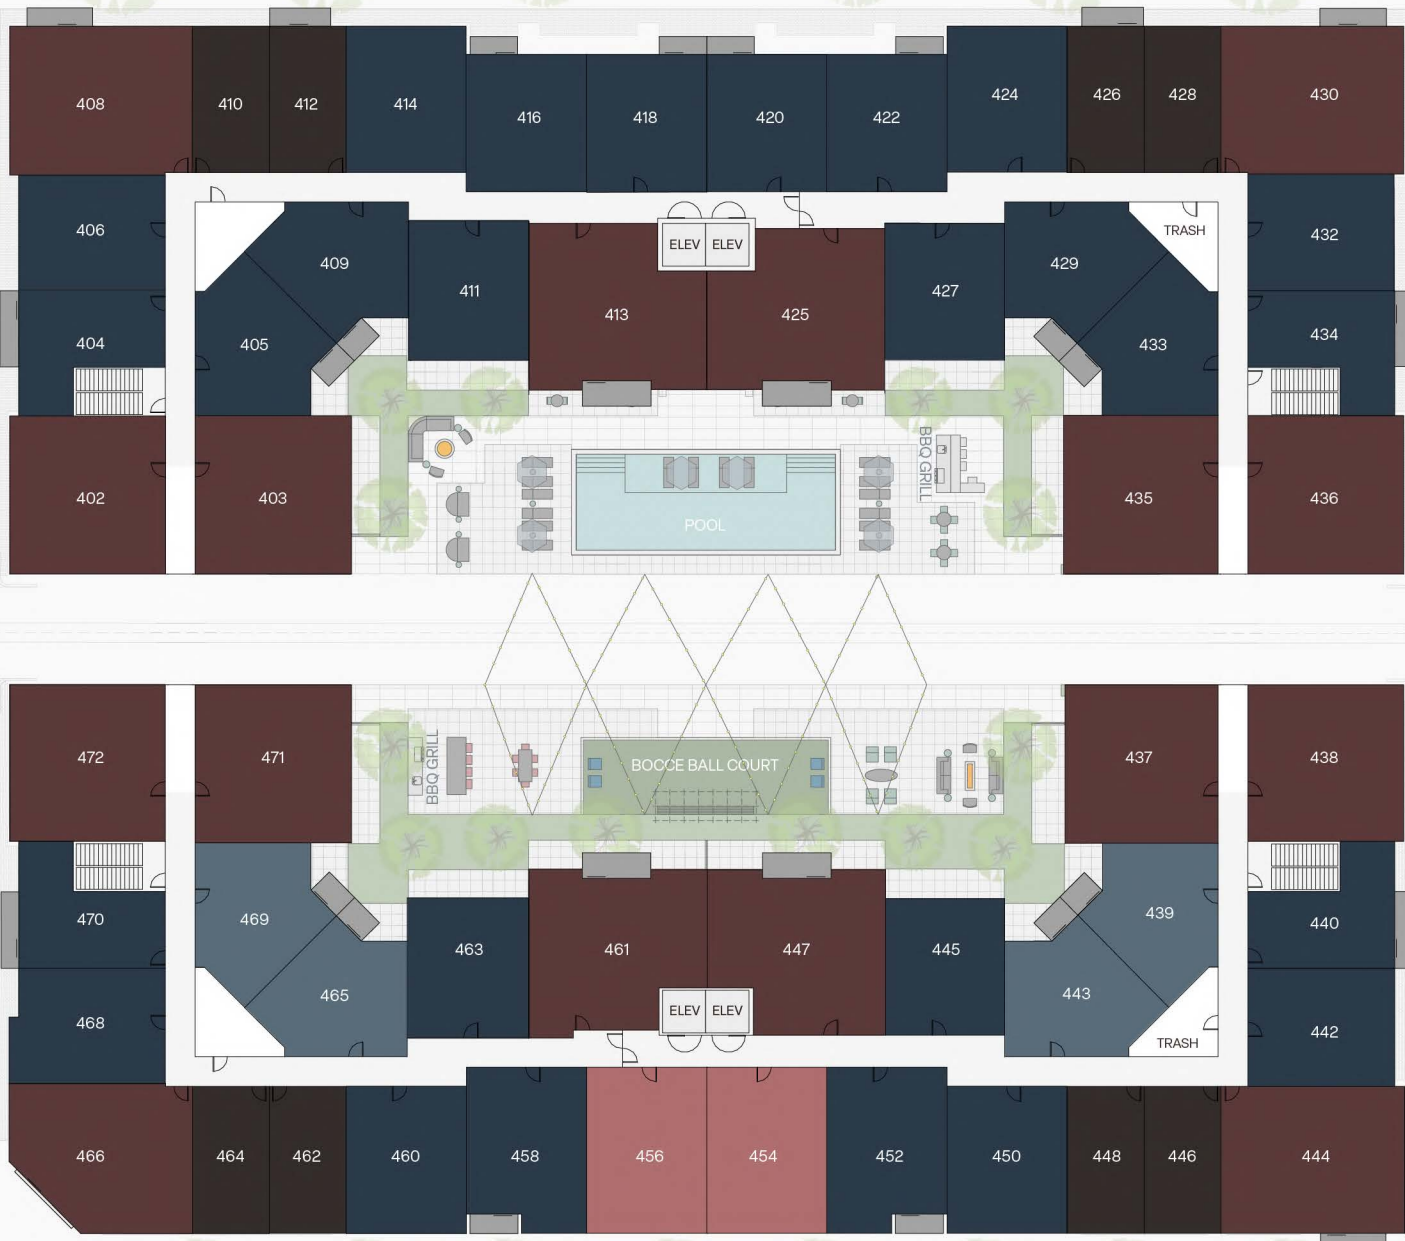

FLOOR 3

- STUDIO
- 1 BEDROOM | 1 BATH
- 1 BEDROOM + DEN | 1 BATH
- URBAN 2 BEDROOM | 2 BATH
- 2 BEDROOM | 2 BATH
- AMENITIES
- OTHER

1201 W GROVE ST
BOISE, ID, 83702

S. 13TH ST

S. 12TH ST

W. FRONT ST

W. GROVE ST

BROADSTONE
SARATOGA

BROADSTONE
SARATOGA
.COM

FLOOR 4

- STUDIO
- 1 BEDROOM | 1 BATH
- 1 BEDROOM + DEN | 1 BATH
- URBAN 2 BEDROOM | 2 BATH
- 2 BEDROOM | 2 BATH
- AMENITIES
- OTHER

1201 W GROVE ST
BOISE, ID, 83702

S. 13TH ST

S. 12TH ST

W. FRONT ST

W. GROVE ST

BROADSTONE
SARATOGA

BROADSTONE
SARATOGA
.COM

FLOOR 5

- STUDIO
- 1 BEDROOM | 1 BATH
- 1 BEDROOM + DEN | 1 BATH
- URBAN 2 BEDROOM | 2 BATH
- 2 BEDROOM | 2 BATH
- AMENITIES
- OTHER