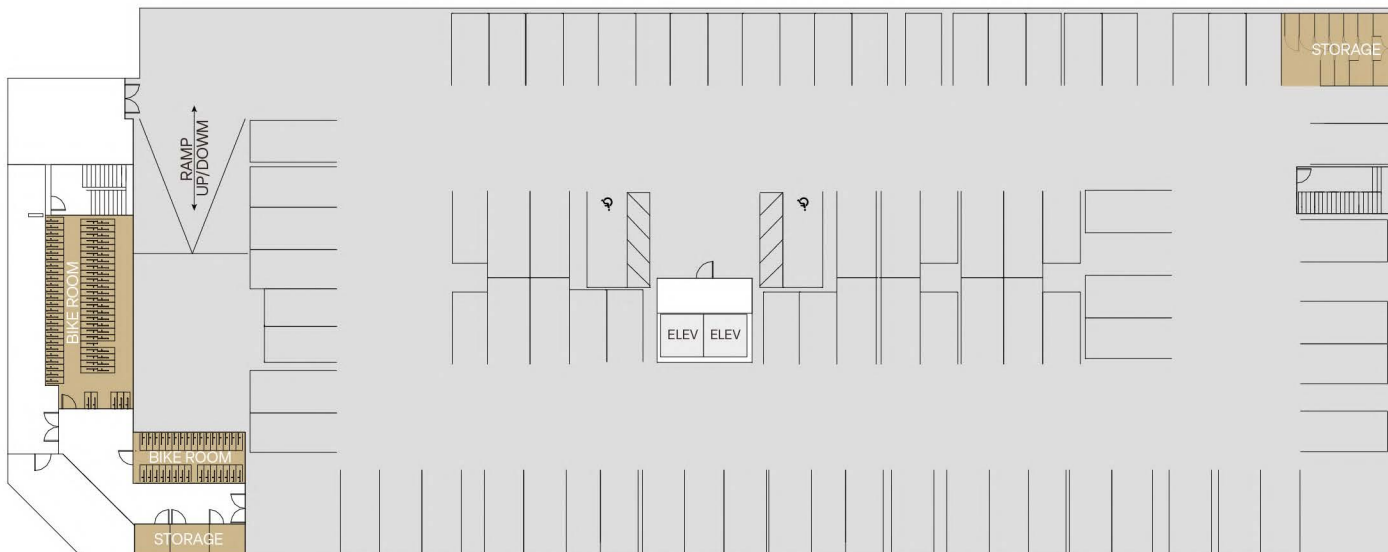

BROADSTONE
SARATOGA

BROADSTONE
SARATOGA
.COM

PARKING 1

- STUDIO
- 1 BEDROOM | 1 BATH
- 1 BEDROOM + DEN | 1 BATH
- URBAN 2 BEDROOM | 2 BATH
- 2 BEDROOM | 2 BATH
- AMENITIES
- OTHER

1201 W GROVE ST
BOISE, ID, 83702

BROADSTONE
SARATOGA

BROADSTONE
SARATOGA
.COM

FLOOR 1

- STUDIO
- 1 BEDROOM | 1 BATH
- 1 BEDROOM + DEN | 1 BATH
- URBAN 2 BEDROOM | 2 BATH
- 2 BEDROOM | 2 BATH
- AMENITIES
- OTHER

1201 W GROVE ST
BOISE, ID, 83702

W. GROVE ST

BROADSTONE
SARATOGA

BROADSTONE
SARATOGA
.COM

FLOOR 2

- STUDIO
- 1 BEDROOM | 1 BATH
- 1 BEDROOM + DEN | 1 BATH
- URBAN 2 BEDROOM | 2 BATH
- 2 BEDROOM | 2 BATH
- AMENITIES
- OTHER

1201 W GROVE ST
BOISE, ID, 83702