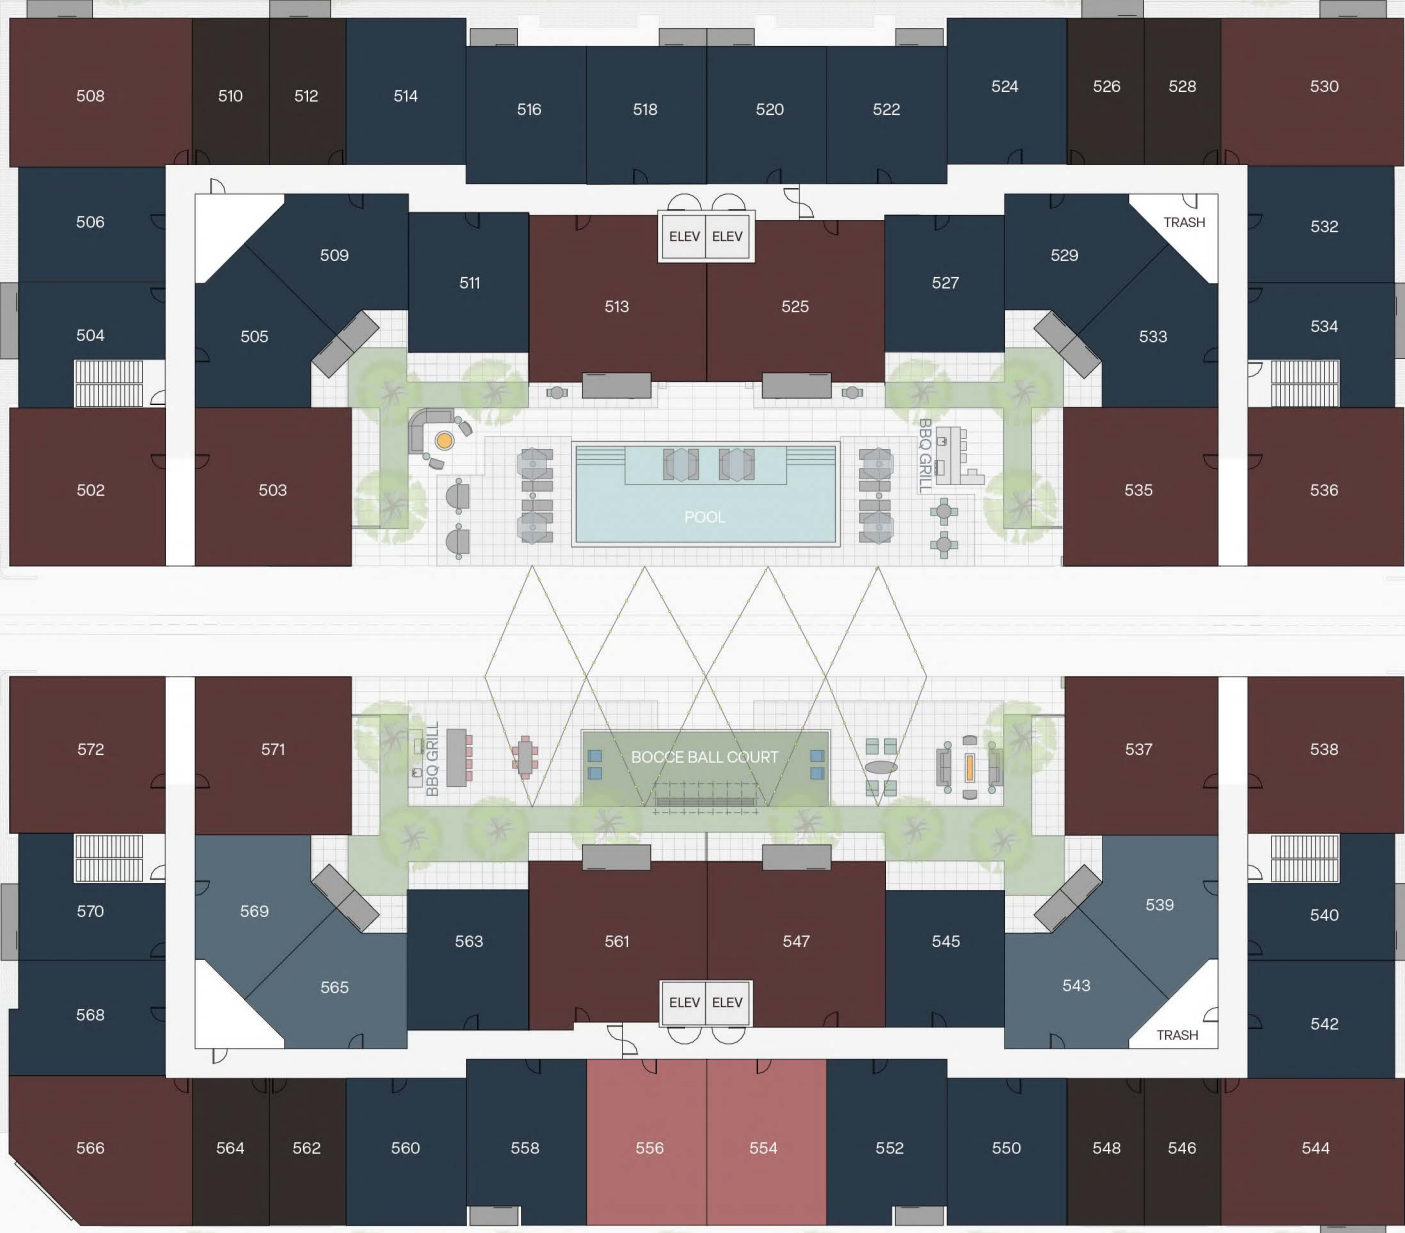

W. GROVE ST

BROADSTONE
SARATOGA

BROADSTONE
SARATOGA
.COM

FLOOR 5

- STUDIO
- 1 BEDROOM | 1 BATH
- 1 BEDROOM + DEN | 1 BATH
- URBAN 2 BEDROOM | 2 BATH
- 2 BEDROOM | 2 BATH
- AMENITIES
- OTHER

1201 W GROVE ST
BOISE, ID, 83702

S. 13TH ST

S. 12TH ST

W. FRONT ST