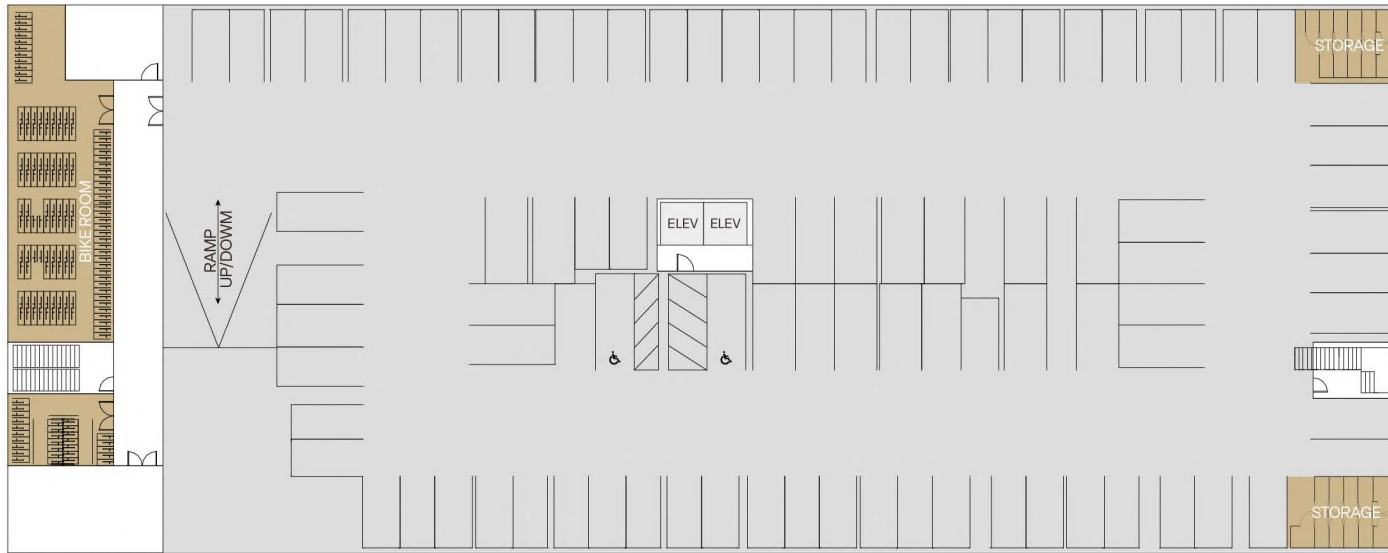

BROADSTONE
SARATOGA

BROADSTONE
SARATOGA
.COM

PARKING 1

- STUDIO
- 1 BEDROOM | 1 BATH
- 1 BEDROOM + DEN | 1 BATH
- URBAN 2 BEDROOM | 2 BATH
- 2 BEDROOM | 2 BATH
- AMENITIES
- OTHER

1201 W GROVE ST
BOISE, ID, 83702

BROADSTONE
SARATOGA

BROADSTONE
SARATOGA
.COM

FLOOR 1

- STUDIO
- 1 BEDROOM | 1 BATH
- 1 BEDROOM + DEN | 1 BATH
- URBAN 2 BEDROOM | 2 BATH
- 2 BEDROOM | 2 BATH
- AMENITIES
- OTHER

1201 W GROVE ST
BOISE, ID, 83702

W. GROVE ST

BROADSTONE
SARATOGA

BROADSTONE
SARATOGA
.COM

FLOOR 2

- STUDIO
- 1 BEDROOM | 1 BATH
- 1 BEDROOM + DEN | 1 BATH
- URBAN 2 BEDROOM | 2 BATH
- 2 BEDROOM | 2 BATH
- AMENITIES
- OTHER

1201 W GROVE ST
BOISE, ID, 83702