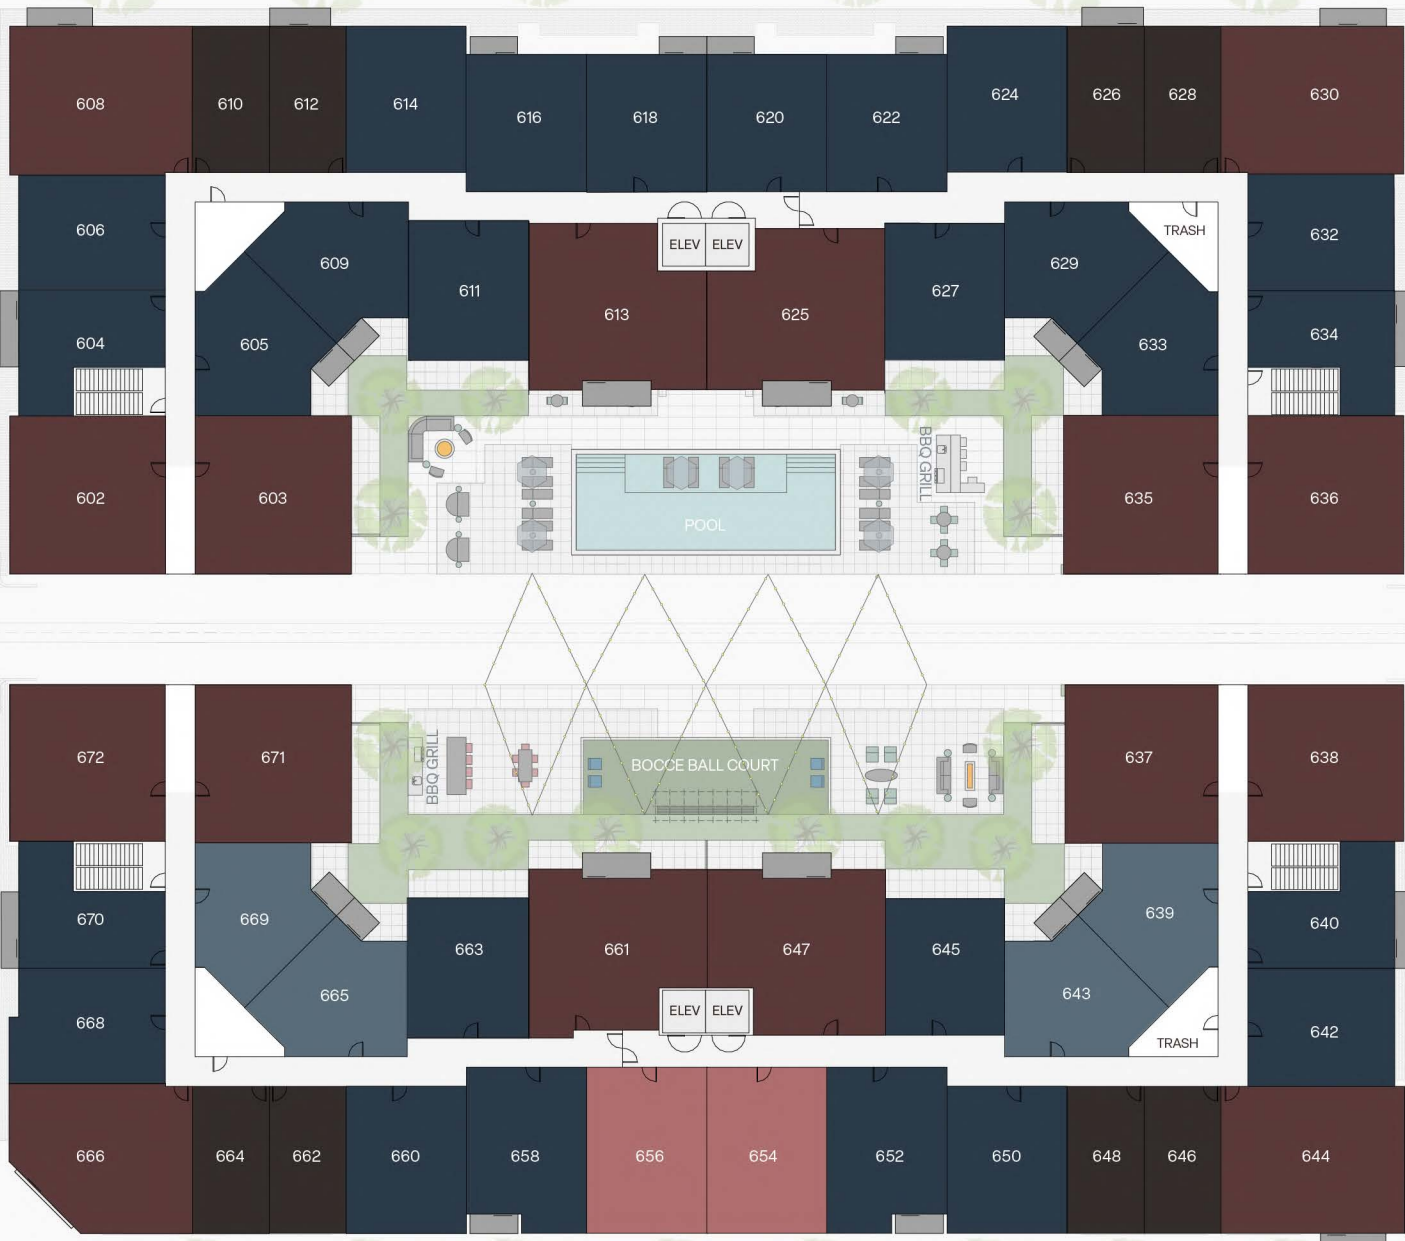

- STUDIO
- 1 BEDROOM | 1 BATH
- 1 BEDROOM + DEN | 1 BATH
- URBAN 2 BEDROOM | 2 BATH
- 2 BEDROOM | 2 BATH
- AMENITIES
- OTHER

1201 W GROVE ST
BOISE, ID, 83702

S. 13TH ST

S. 12TH ST

W. FRONT ST

W. GROVE ST

BROADSTONE
SARATOGA