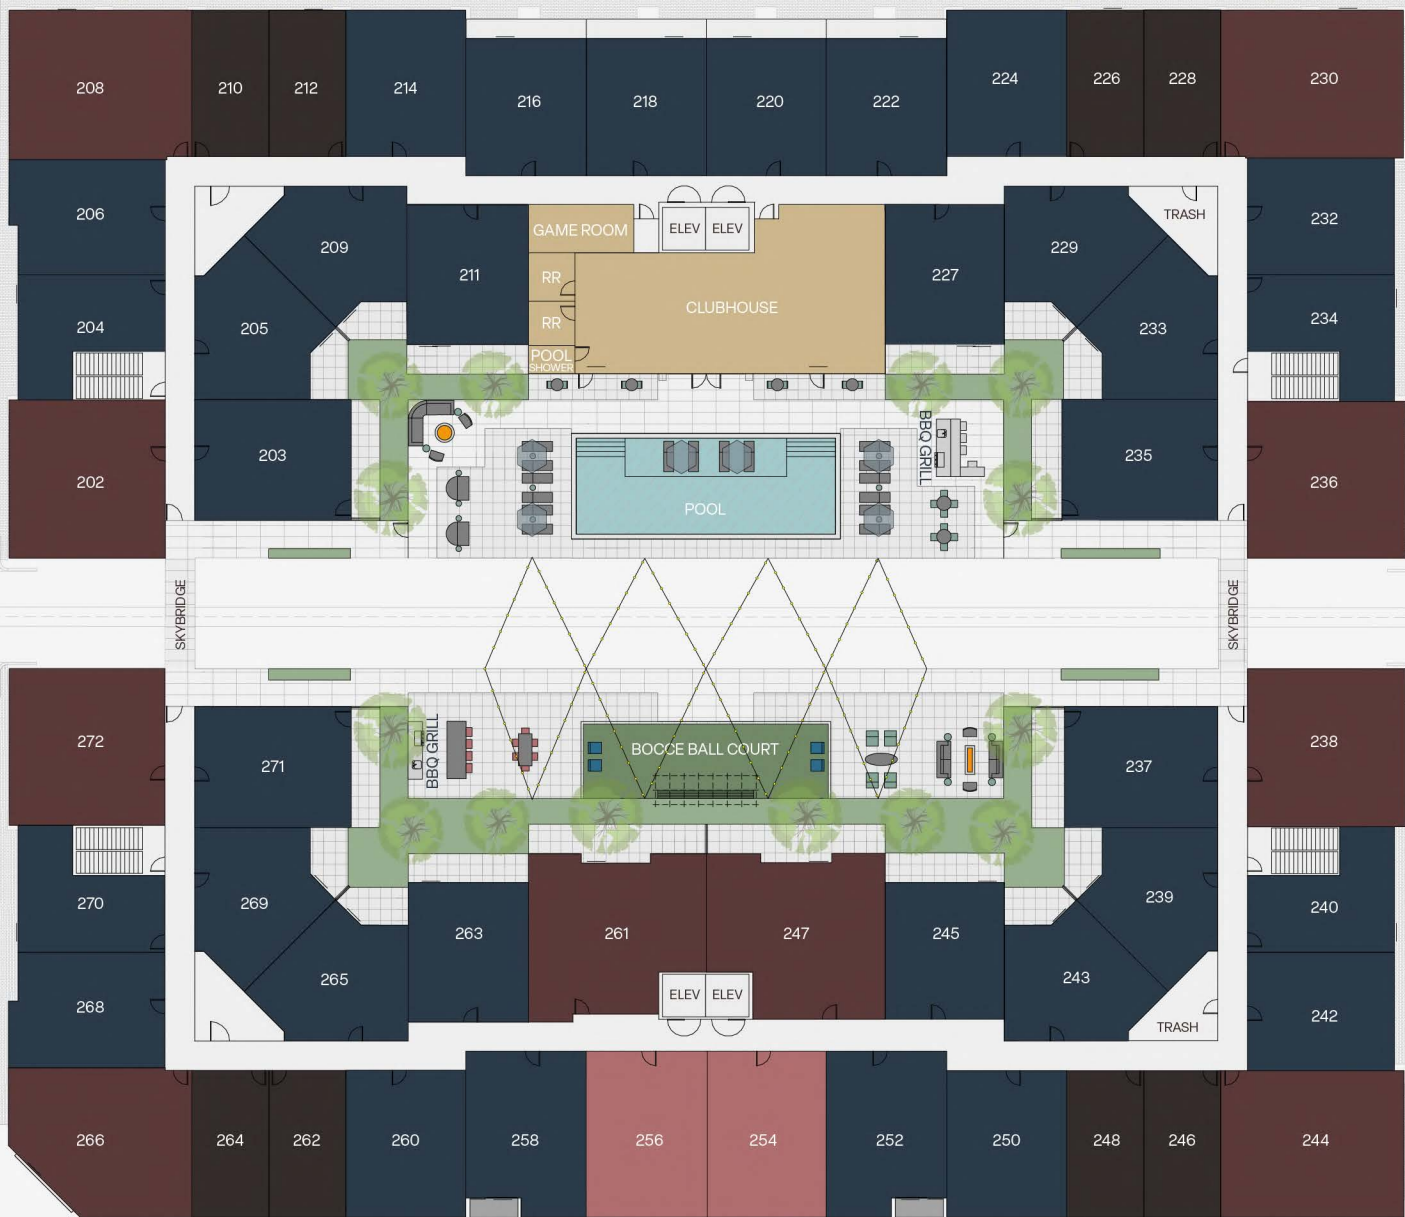

W. GROVE ST

BROADSTONE
SARATOGA

BROADSTONE
SARATOGA
.COM

FLOOR 2

- STUDIO
- 1 BEDROOM | 1 BATH
- 1 BEDROOM + DEN | 1 BATH
- URBAN 2 BEDROOM | 2 BATH
- 2 BEDROOM | 2 BATH
- AMENITIES
- OTHER

1201 W GROVE ST
BOISE, ID, 83702

S. 13TH ST

S. 12TH ST

SKYBRIDGE

SKYBRIDGE

W. FRONT ST

208 210 212 214 216 218 220 222 224 226 228 230

206 209 211 227 229 232

204 205 209 211 227 229 233 234

202 203 209 211 227 229 235 236

272 271 237 238

270 269 237 239 240

268 265 263 261 247 245 239 243 242

266 264 262 260 258 256 254 252 250 248 246 244

GAME ROOM

CLUBHOUSE

POOL

BOCCIE BALL COURT

RR

RR

RR

POOL SHOWER

ELEV

ELEV

ELEV

ELEV

TRASH

BBQ GRILL

BBQ GRILL

TRASH