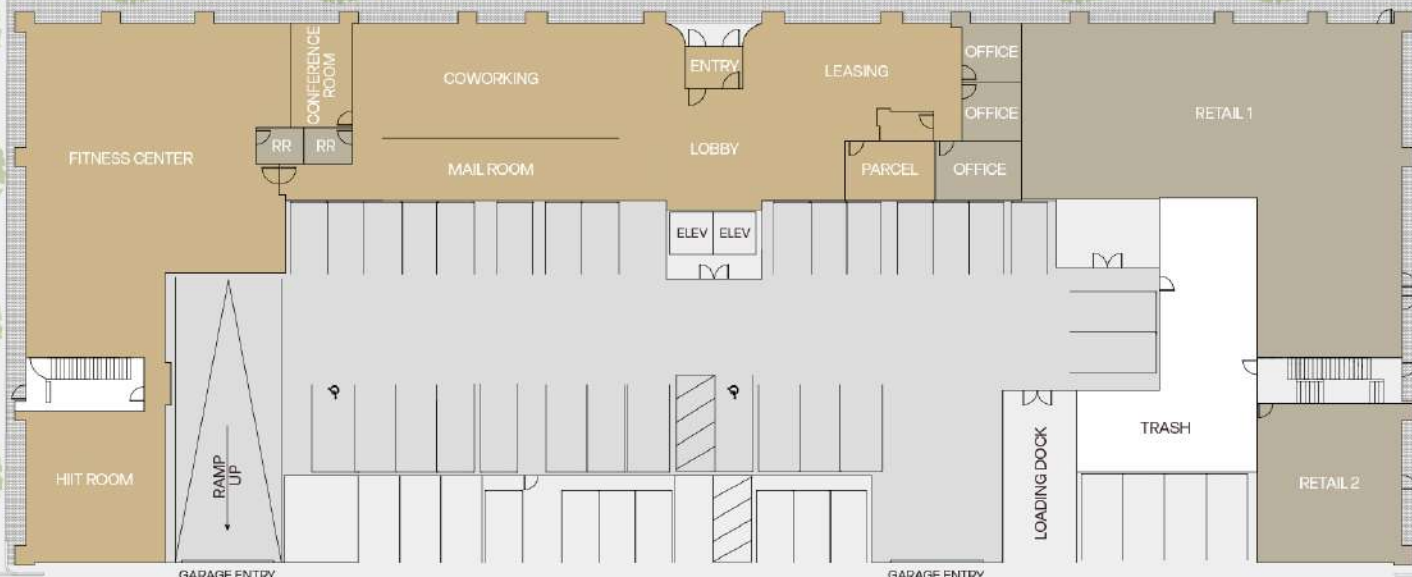

W. GROVE ST

BIKE LANE

S. 13TH ST

S. 12TH ST

W. FRONT ST

BROADSTONE
SARATOGA

BROADSTONE
SARATOGA
.COM

LEVEL 1

- STUDIO
- 1 BEDROOM | 1 BATH
- 1 BEDROOM + DEN | 1 BATH
- 2 BEDROOM | 2 BATH
- AMENITIES
- OTHER

1201 W GROVE ST
BOISE, ID, 83702