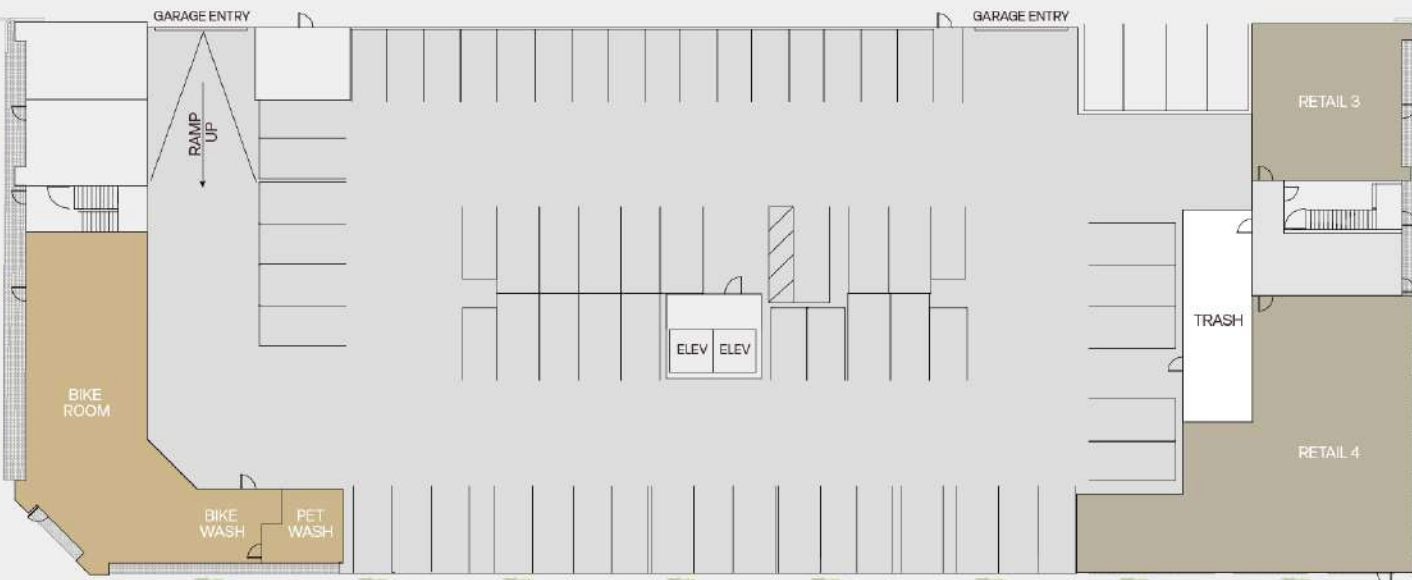

BROADSTONE
SARATOGA

BROADSTONE
SARATOGA
.COM

PARKING 1

STUDIO

1 BEDROOM | 1 BATH

1 BEDROOM + DEN | 1 BATH

2 BEDROOM | 2 BATH

AMENITIES

OTHER

1201 W GROVE ST
BOISE, ID, 83702

W. GROVE ST

BIKE LANE

S. 13TH ST

S. 12TH ST

W. FRONT ST

BROADSTONE
SARATOGA

BROADSTONE
SARATOGA
.COM

LEVEL 1

- STUDIO
- 1 BEDROOM | 1 BATH
- 1 BEDROOM + DEN | 1 BATH
- 2 BEDROOM | 2 BATH
- AMENITIES
- OTHER

1201 W GROVE ST
BOISE, ID, 83702

W. GROVE ST

S. 13TH ST

SKYBRIDGE

SKYBRIDGE

S. 12TH ST

W. FRONT ST

BROADSTONE
SARATOGA

BROADSTONE
SARATOGA
.COM

FLOOR 2

- STUDIO
- 1 BEDROOM | 1 BATH
- 1 BEDROOM + DEN | 1 BATH
- 2 BEDROOM | 2 BATH
- AMENITIES
- OTHER

1201 W GROVE ST
BOISE, ID, 83702