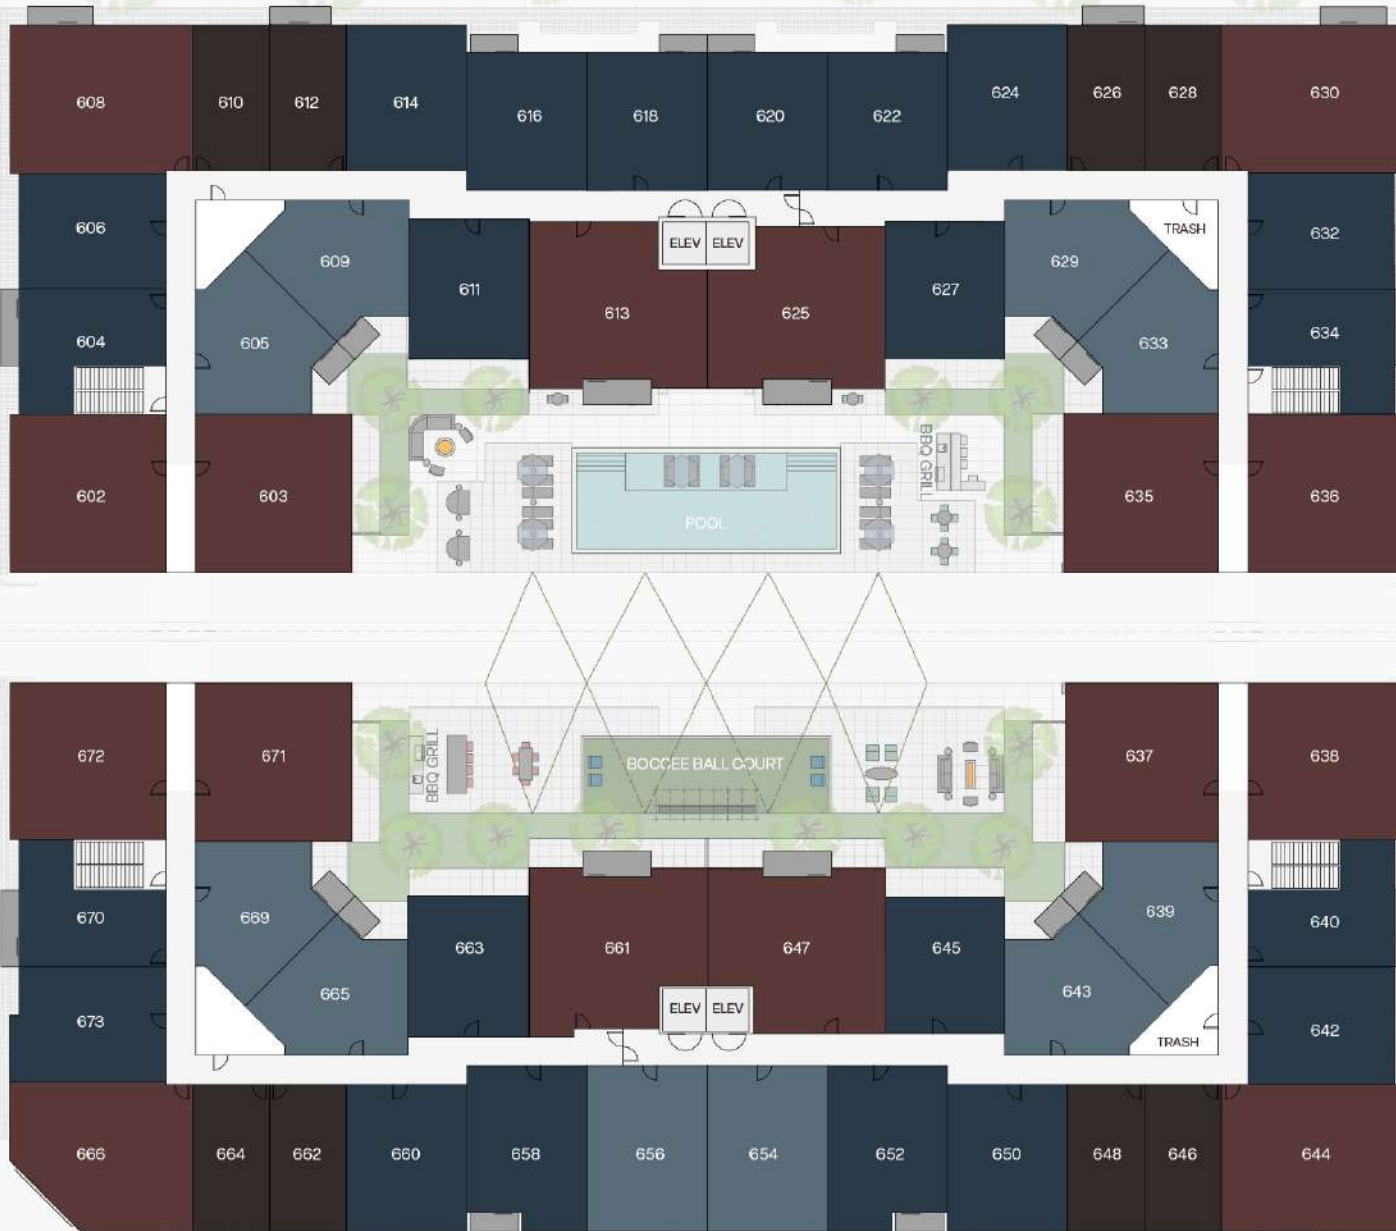

BROADSTONE
SARATOGA

BROADSTONE
SARATOGA
.COM

FLOOR 5

STUDIO

1 BEDROOM | 1 BATH

1 BEDROOM + DEN | 1 BATH

2 BEDROOM | 2 BATH

AMENITIES

FLOOR 6

STUDIO

1 BEDROOM | 1 BATH

1 BEDROOM + DEN | 1 BATH

2 BEDROOM | 2 BATH

AMENITIES

OTHER

1201 W GROVE ST
BOISE, ID, 83702

S. 13TH ST

S. 12TH ST

W. FRONT ST

W. GROVE ST

BROADSTONE
SARATOGA

BROADSTONE
SARATOGA
.COM

FLOOR 7

- STUDIO
- 1 BEDROOM | 1 BATH
- 1 BEDROOM + DEN | 1 BATH
- 2 BEDROOM | 2 BATH
- AMENITIES
- OTHER