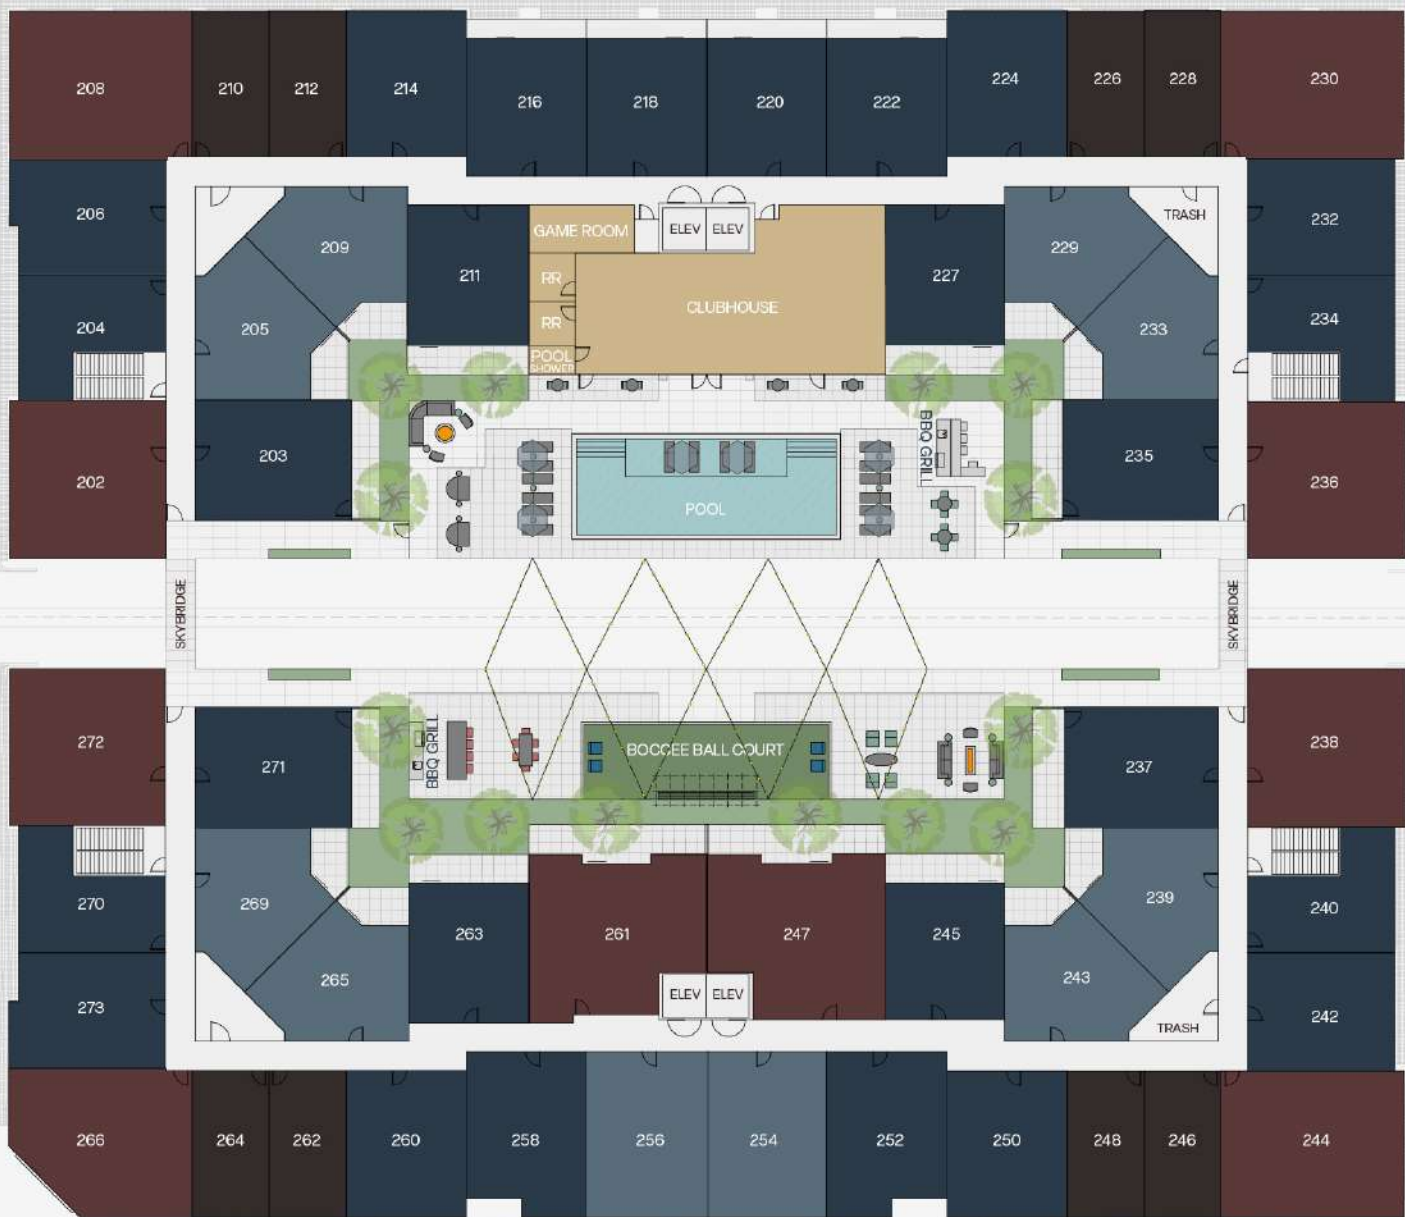

BROADSTONE
SARATOGA

BROADSTONE
SARATOGA
.COM

PARKING 1

STUDIO

1 BEDROOM | 1 BATH

1 BEDROOM + DEN | 1 BATH

2 BEDROOM | 2 BATH

AMENITIES

BROADSTONE
SARATOGA
.COM

LEVEL 1

- STUDIO
- 1 BEDROOM | 1 BATH
- 1 BEDROOM + DEN | 1 BATH
- 2 BEDROOM | 2 BATH
- AMENITIES
- OTHER

1201 W GROVE ST
BOISE, ID, 83702

W. GROVE ST

S. 13TH ST

SKYBRIDGE

SKYBRIDGE

S. 12TH ST

W. FRONT ST

BROADSTONE
SARATOGA

BROADSTONE
SARATOGA
.COM

FLOOR 2

- STUDIO
- 1 BEDROOM | 1 BATH
- 1 BEDROOM + DEN | 1 BATH
- 2 BEDROOM | 2 BATH
- AMENITIES
- OTHER

1201 W GROVE ST
BOISE, ID, 83702

W. GROVE ST

BROADSTONE
SARATOGA

BROADSTONE
SARATOGA
.COM

FLOOR 3

STUDIO

1 BEDROOM | 1 BATH

1 BEDROOM + DEN | 1 BATH

2 BEDROOM | 2 BATH