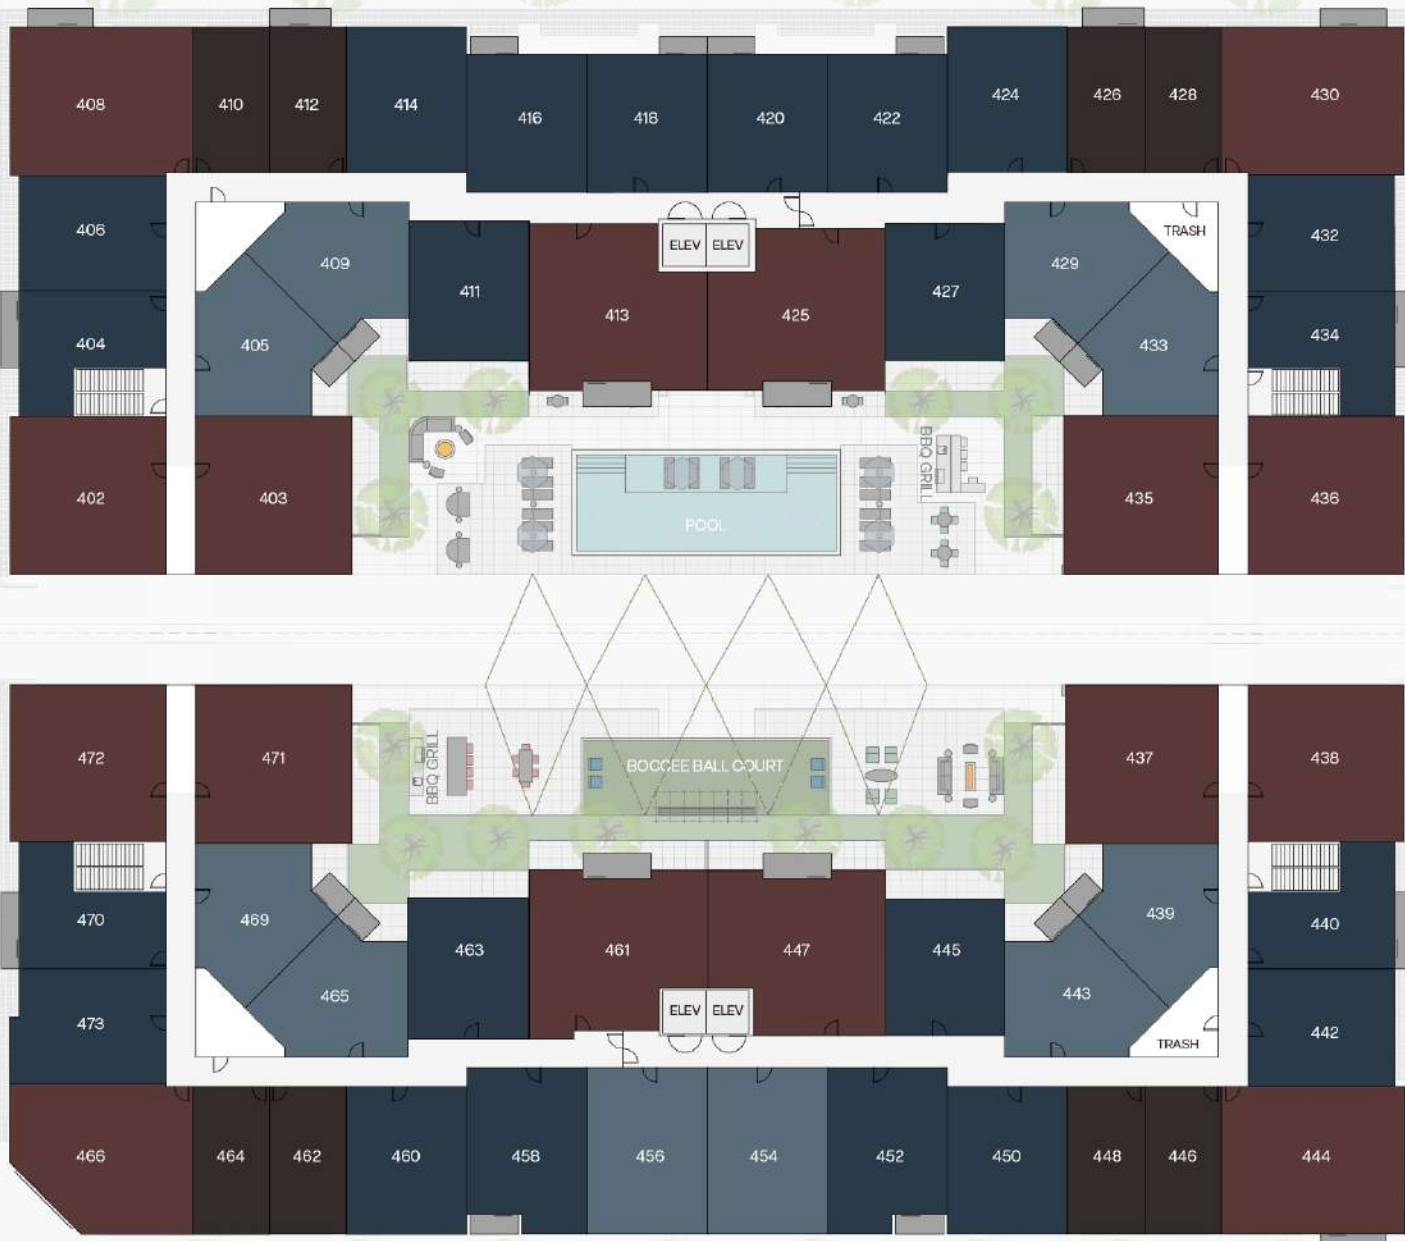

W. GROVE ST

BROADSTONE
SARATOGA

BROADSTONE
SARATOGA
.COM

FLOOR 3

STUDIO

1 BEDROOM | 1 BATH

1 BEDROOM + DEN | 1 BATH

2 BEDROOM | 2 BATH

BROADSTONE
SARATOGA
.COM

FLOOR 4

- STUDIO
- 1 BEDROOM | 1 BATH
- 1 BEDROOM + DEN | 1 BATH
- 2 BEDROOM | 2 BATH
- AMENITIES
- OTHER

1201 W GROVE ST
BOISE, ID, 83702

S. 13TH ST

S. 12TH ST

W. FRONT ST

W. GROVE ST

BROADSTONE
SARATOGA

BROADSTONE
SARATOGA
.COM

FLOOR 5

STUDIO

1 BEDROOM | 1 BATH

1 BEDROOM + DEN | 1 BATH

2 BEDROOM | 2 BATH

AMENITIES