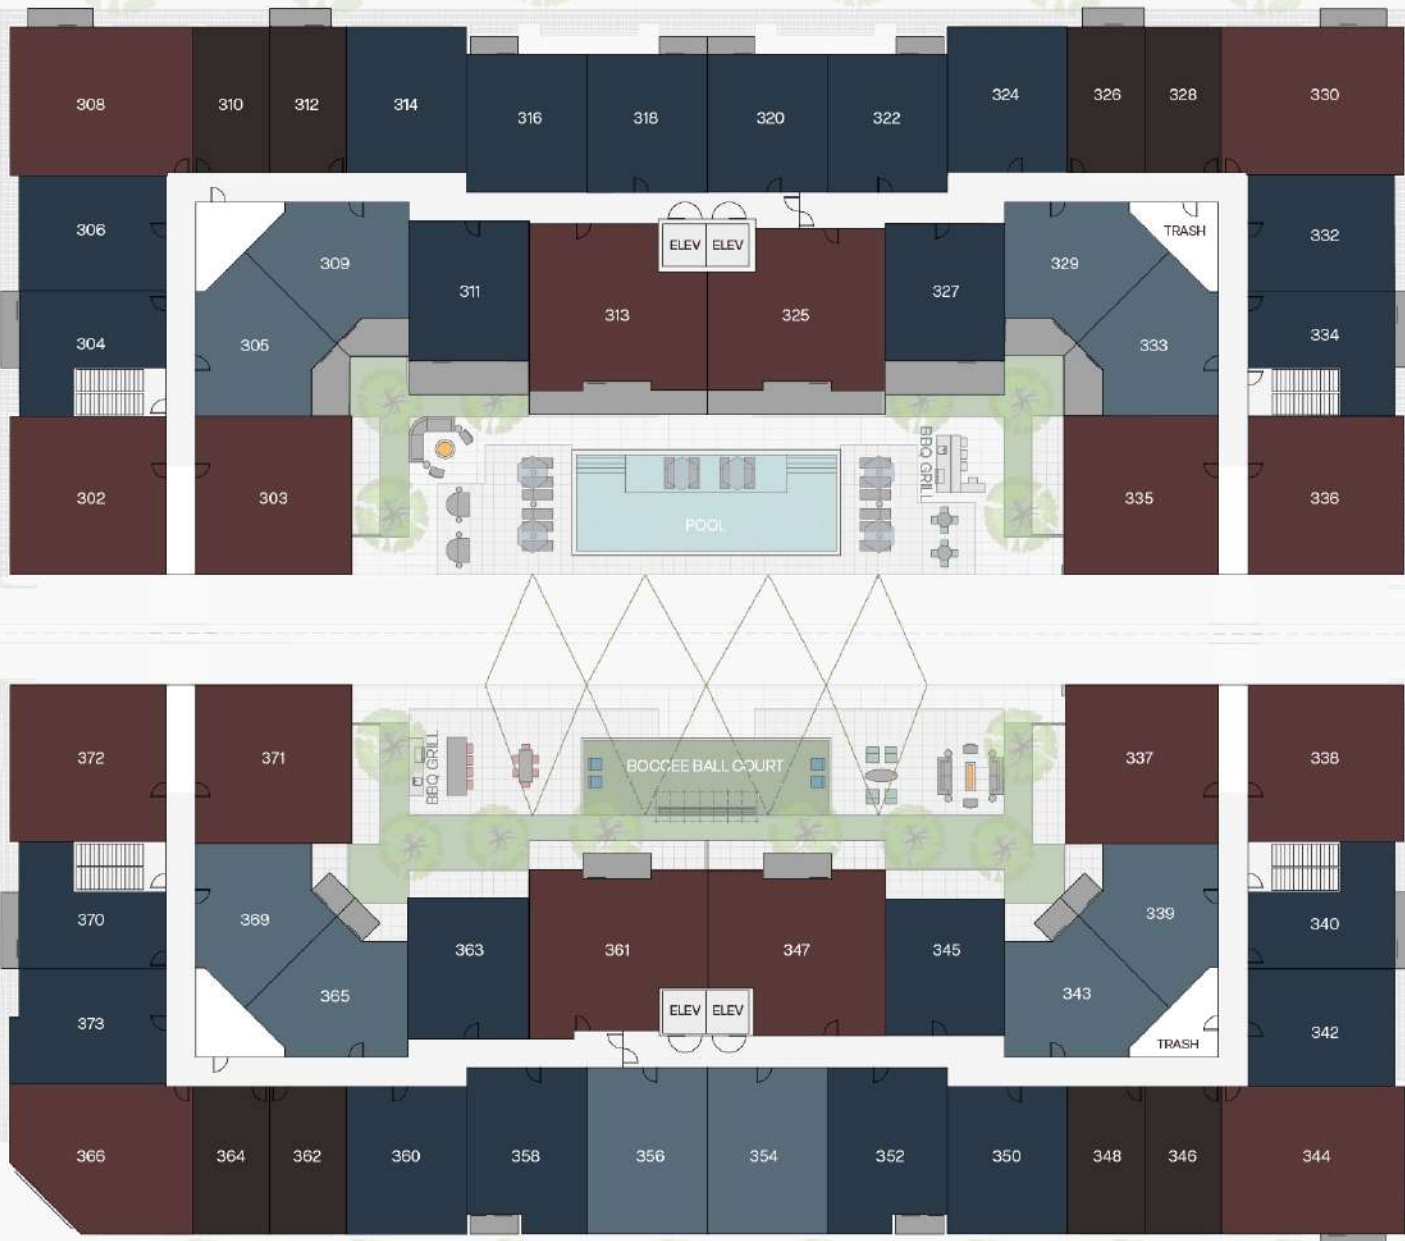

W. GROVE ST

BROADSTONE
SARATOGA

BROADSTONE
SARATOGA
.COM

FLOOR 3

STUDIO

1 BEDROOM | 1 BATH

1 BEDROOM + DEN | 1 BATH

2 BEDROOM | 2 BATH

AMENITIES

OTHER

1201 W GROVE ST
BOISE, ID, 83702

S. 13TH ST

S. 12TH ST

W. FRONT ST

W. GROVE ST

BROADSTONE
SARATOGA

BROADSTONE
SARATOGA
.COM

FLOOR 4

- STUDIO
- 1 BEDROOM | 1 BATH
- 1 BEDROOM + DEN | 1 BATH
- 2 BEDROOM | 2 BATH
- AMENITIES
- OTHER

1201 W GROVE ST
BOISE, ID, 83702

S. 13TH ST

S. 12TH ST

W. FRONT ST

W. GROVE ST

BROADSTONE
SARATOGA

BROADSTONE
SARATOGA
.COM

FLOOR 5

STUDIO

1 BEDROOM | 1 BATH

1 BEDROOM + DEN | 1 BATH

2 BEDROOM | 2 BATH

AMENITIES