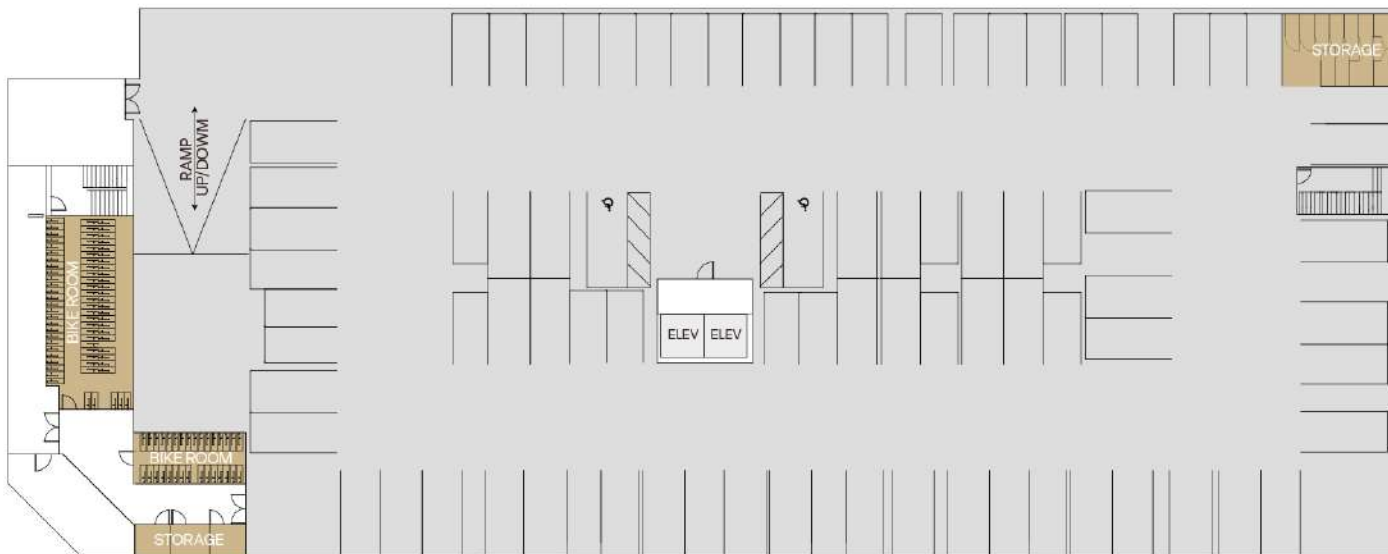

BROADSTONE
SARATOGA

BROADSTONE
SARATOGA
.COM

PARKING 1

STUDIO

1 BEDROOM | 1 BATH

1 BEDROOM + DEN | 1 BATH

2 BEDROOM | 2 BATH

AMENITIES

OTHER

1201 W GROVE ST
BOISE, ID, 83702

W. GROVE ST

BIKE LANE

S. 13TH ST

S. 12TH ST

W. FRONT ST

BROADSTONE
SARATOGA

BROADSTONE
SARATOGA
.COM

LEVEL 1

- STUDIO
- 1 BEDROOM | 1 BATH
- 1 BEDROOM + DEN | 1 BATH
- 2 BEDROOM | 2 BATH
- AMENITIES
- OTHER

1201 W GROVE ST
BOISE, ID, 83702

W. GROVE ST

S. 13TH ST

SKYBRIDGE

SKYBRIDGE

S. 12TH ST

W. FRONT ST

BROADSTONE
SARATOGA

BROADSTONE
SARATOGA
.COM

FLOOR 2

- STUDIO
- 1 BEDROOM | 1 BATH
- 1 BEDROOM + DEN | 1 BATH
- 2 BEDROOM | 2 BATH
- AMENITIES
- OTHER

1201 W GROVE ST
BOISE, ID, 83702