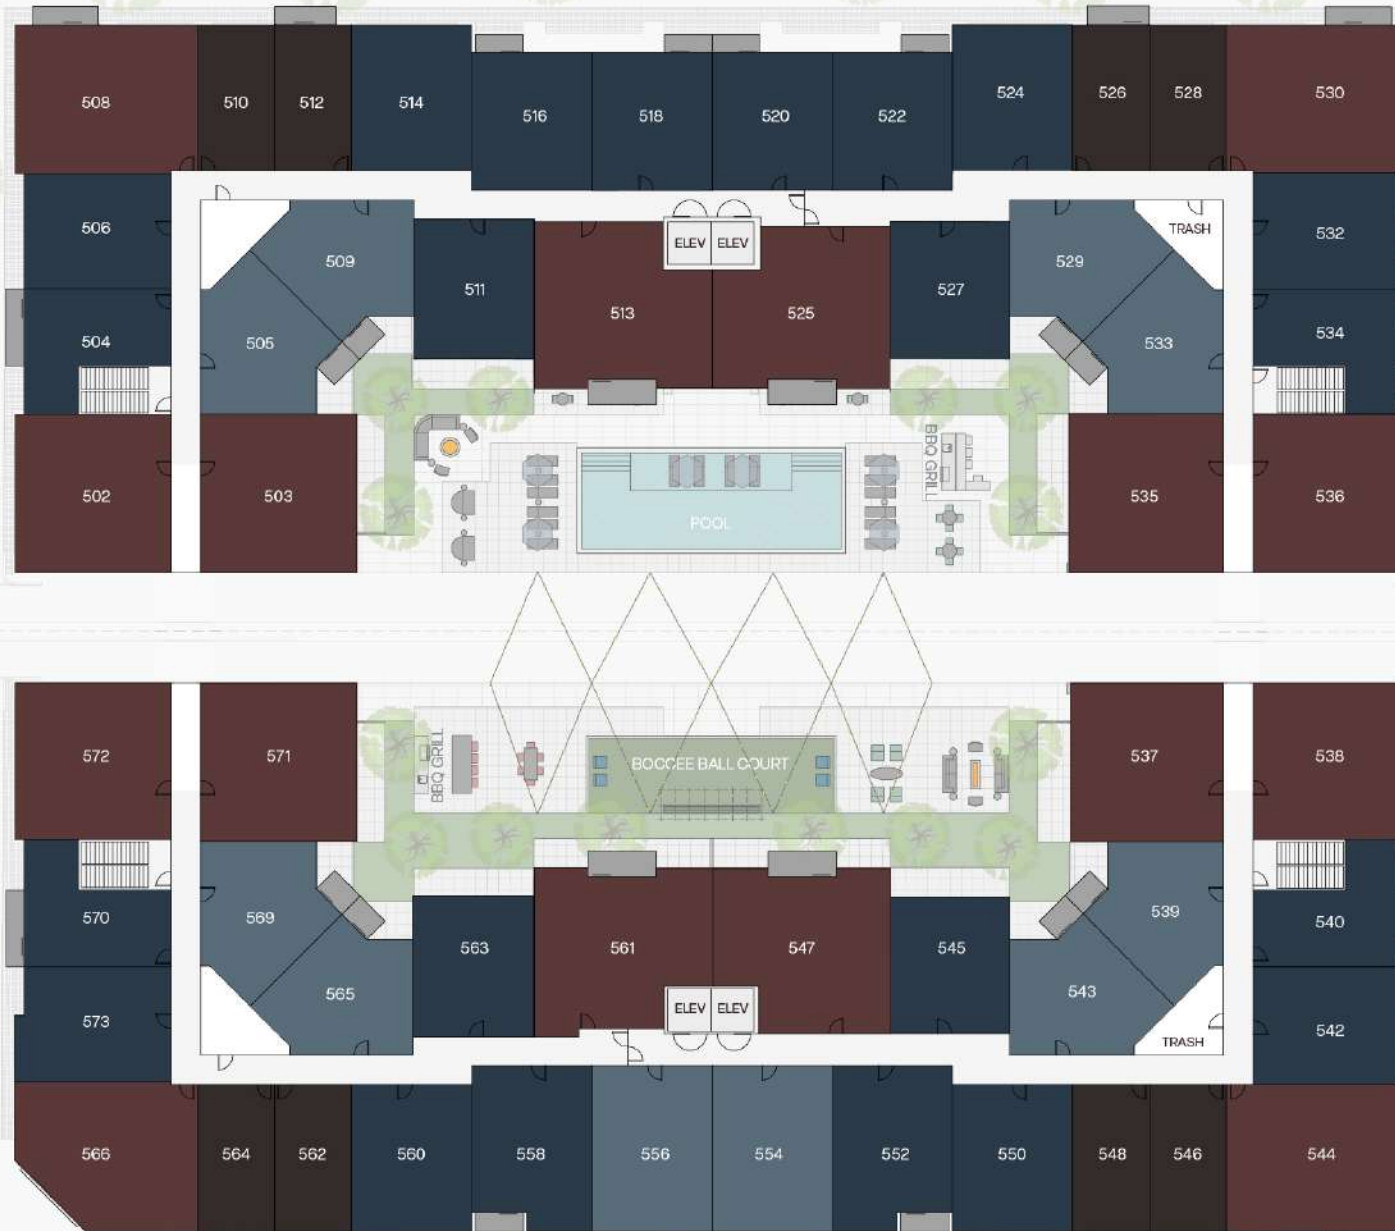

W. GROVE ST

BROADSTONE
SARATOGA

BROADSTONE
SARATOGA
.COM

FLOOR 5

STUDIO

1 BEDROOM | 1 BATH

1 BEDROOM + DEN | 1 BATH

2 BEDROOM | 2 BATH

AMENITIES

OTHER

1201 W GROVE ST
BOISE, ID, 83702

S. 13TH ST

S. 12TH ST

W. FRONT ST