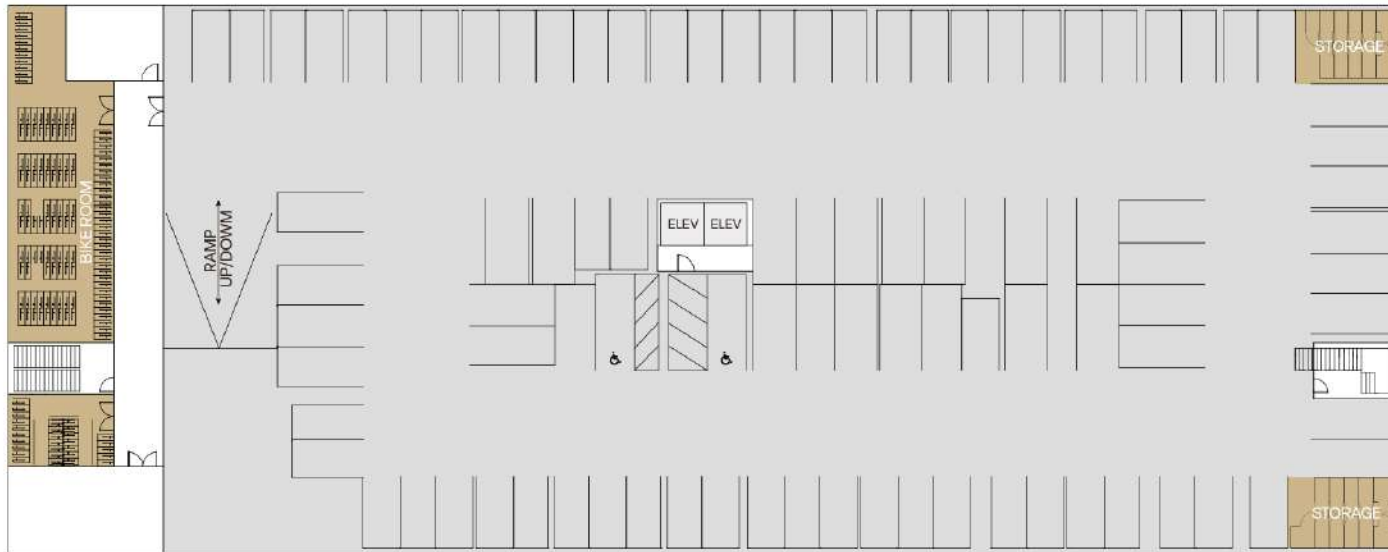

BROADSTONE
SARATOGA

BROADSTONE
SARATOGA
.COM

PARKING 1

STUDIO

1 BEDROOM | 1 BATH

1 BEDROOM + DEN | 1 BATH

2 BEDROOM | 2 BATH

AMENITIES

OTHER

1201 W GROVE ST
BOISE, ID, 83702

W. GROVE ST

BIKE LANE

S. 13TH ST

S. 12TH ST

W. FRONT ST

BROADSTONE
SARATOGA

BROADSTONE
SARATOGA
.COM

LEVEL 1

- STUDIO
- 1 BEDROOM | 1 BATH
- 1 BEDROOM + DEN | 1 BATH
- 2 BEDROOM | 2 BATH
- AMENITIES
- OTHER

1201 W GROVE ST
BOISE, ID, 83702

W. GROVE ST

S. 13TH ST

SKYBRIDGE

SKYBRIDGE

S. 12TH ST

W. FRONT ST

BROADSTONE
SARATOGA

BROADSTONE
SARATOGA
.COM

FLOOR 2

- STUDIO
- 1 BEDROOM | 1 BATH
- 1 BEDROOM + DEN | 1 BATH
- 2 BEDROOM | 2 BATH
- AMENITIES
- OTHER

1201 W GROVE ST
BOISE, ID, 83702